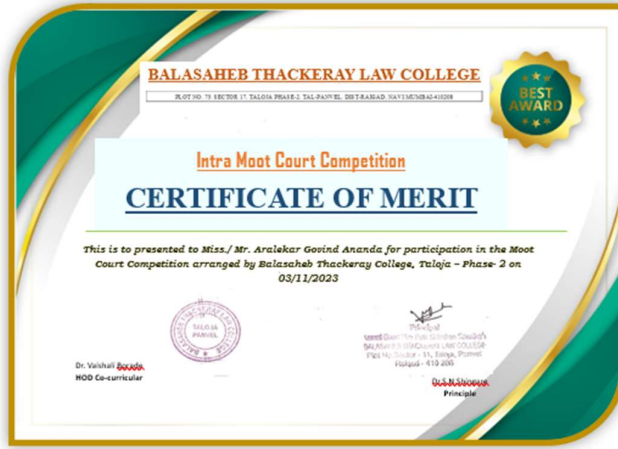

Affiliated to University of Mumbai & Approved by BCOI

College Code: 150 / Website: <https://btlawcollege.com/> / Contact: 8452082911

Add: Plot No. 73, Sector 17, Talaja Phase-2, Tal. Panvel, Dist. Raigad, Navi Mumbai-410208